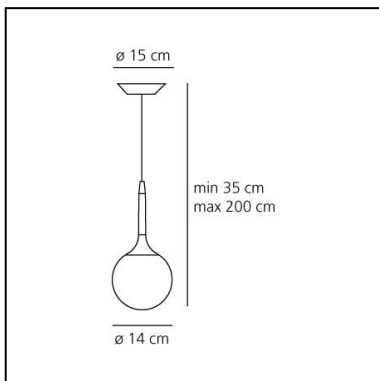

Castore suspension 14 (E14)

Michele De Lucchi
Huub Ubbens

IP 20     Dimmerable: 

LUMINAIRE

- Watt: **4W**
- Voltage: **220V-240V**
- Delivered lumens output: **296lm**
- CCT: **2700K**
- Efficiency: **86%**
- Efficacy: **74.04lm/W**
- CRI: **80**

Notes

Adjustment of the luminous intensity only with dimmable bulbs.

DESCRIPTION

The spherical diffuser design is enhanced by a removable-fitting and tapering luminous stem, that makes a sweet transition from the strong diffuser light to the blind lamp structure area. Ceiling rose and stem in thermoplastic resin, blown glass diffuser.

PRODUCT CODE: 1045110a

FEATURES

- Article Code: **1045110a**
- Colour: **White**
- Installation: **Suspension**
- Material: **Blown glass, polycarbonate**
- Series: **Design Collection**
- Environment: **Indoor**
- Area contract: **Hospitality, Retail, Residential**
- Emission: **Diffused**
- design by: **Michele De Lucchi, Huub Ubbens**

DIMENSIONS

- Height: **cm 30**
- Diameter: **cm 14**
- Base Diameter: **cm 15**
- Max Height from ceiling: **cm 200**
- Glow Wire Test: **850°**

SOURCES NOT INCLUDED

- Category: **LED RETROFIT**
- Number: **1**
- Watt: **4W**
- Socket: **E14**